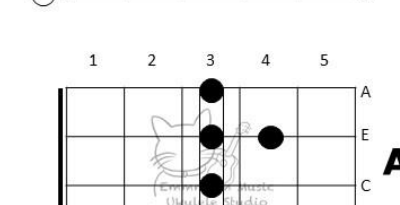

4
4

Key : C#

Play : C ; Capo 1

陳蕾

相信一切都是最好的安排

EMMMMMM UKULELE STUDIO

Ukulele Score

Arranged by Emily

歡迎加入『香港夏威夷小結他平台』

作詞：陳蕾 作曲：陳蕾 編：Carl Wong 監：Carl Wong

Facebook: EmmmmmMusic IG SHOP: @emmmm_music_studio YouTube Learning: Ukuemily www.emmmm-music.hk

Verse 1

| C | C | Am | Am
睜開眼() 睛 ()家徒四壁 一口嘆() 息 ()充滿壓抑

Verse 2

今天跌() 倒 ()不用畏高 趕緊探() 討 ()修正趁早

Verse 1

| F | F | G | G
美麗遐() 想 ()沒人和應 又再(想)起了只得你一個旅程()

Verse 2

往後回() 想 ()煉成大將 就靠(這)一次孤身奮起裡醞釀()

Verse 1

| C | C | Am | Am
不需要() 慌 ()天定會光 繼續流() 浪 ()穿上武裝

Verse 2

不需要() 慌 ()天定會光 沒白走() 一趟 Hoo ()在每一次

Verse 1

| F | F |
那道陽() 光 ()越來越燙

Verse 2

挫敗之() 中 找到新的方向(帶)著你倔強

Verse 1

| G | G |
像要(燒)滾已澆濕了的枯枝燃(起)再盛放
路再(崎)嶇也懂怎去走咬實牙(關)再直上 Oh Oh

Verse 2

➡ Chorus 2

Pre-Chorus

| Am7 G | F | Am7 G | F | G |
雲(霧) 將青() 空蓋() 掩 埋(下)天際() 伏線() ()隨時日會發現

Chorus 1

| C | C |
(世)界很大 還很大 ()可以的 你可以有更好的

| Am | Am |
(原)來不壞 還不壞 ()可有心跳跟你去探討

| F | F |
(這)一世界 未來(千)姿百態 緣分尚

| G | G |
(未)到別怕定會到要相信一 ()切是最好的安排()

1st & 3rd | C
2nd | F G

2nd time ➡ Bridge

3rd time ➡ Outro

Music Break

| C |

➡ Verse 2

Chorus 2

| C | C |
(原)來剛好 來得好 ()不算早 也不算太晚最好

| Am | Am |
(昂)然闊步 踏荒土 ()一切苦澀將你蛻變更好

| F | F |
(不)需懊惱 定能(擋)開劫數 從前順

| G | G |
(利)過亦跌盪過這些經過都()會是你命裡瑰寶

2nd time ➡ Chorus 1

3rd time ➡ Chorus 1

Bridge

| Am | F G | Am7 | F G | Am7 |
( )未到定會更好 ( ) wohoo yeah ( )

| Ab | Bb |
來(抹)去眼淚抬頭(再)次出發再去追

➡ Chorus 2

Outro

| (C) | C | Am | Am | F | F | G | G | C (Tace) | (Tace)
Ai Ai Ai Ai Yeah... Ai Ai Ai Ai Yeah... Ai Ai Ai Ai Yeah...

齊心抗疫